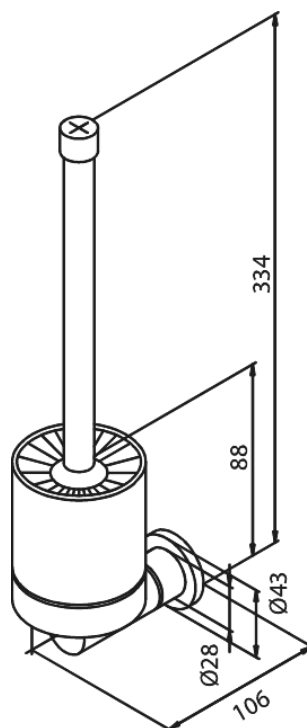

Silhouet

# Toilet Brush and Holder

**Article no.:** 4830187  
**Finish:** Brushed Copper PVD  
**Series:** Silhouet

**EAN no.:** 5708516831631

FM Mattsson Mora Group Denmark  
Hvidkærvej 48, 5250 Odense SV, DK-56416218